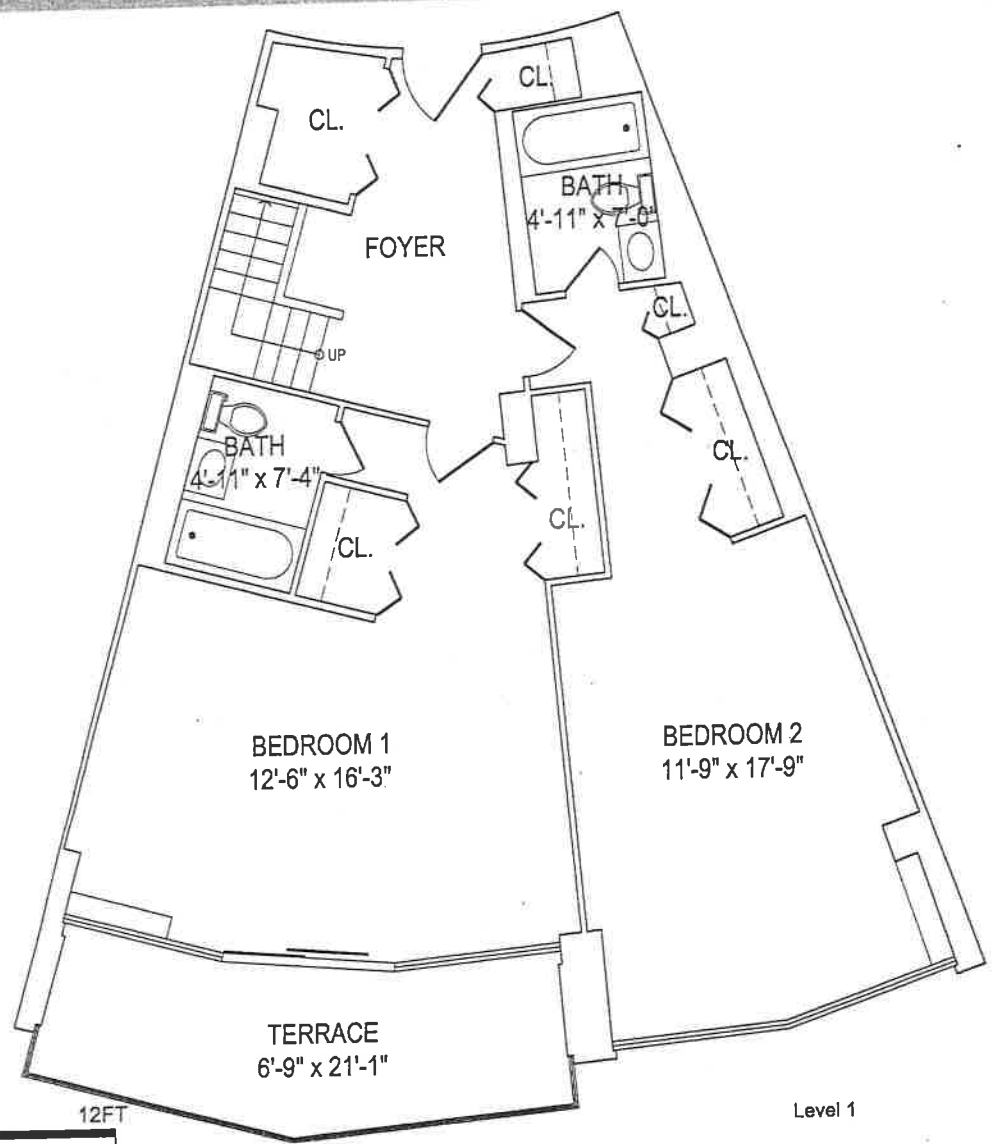

Hudson River

Stonehenge
ON THE PALISADES

UNITS M, N, P, Q

2 Bedroom Penthouse / 2.5 Bath
1785 SF

Level

Phone: 201-869-0060

00 Boulevard East, North Bergen, NJ 07047