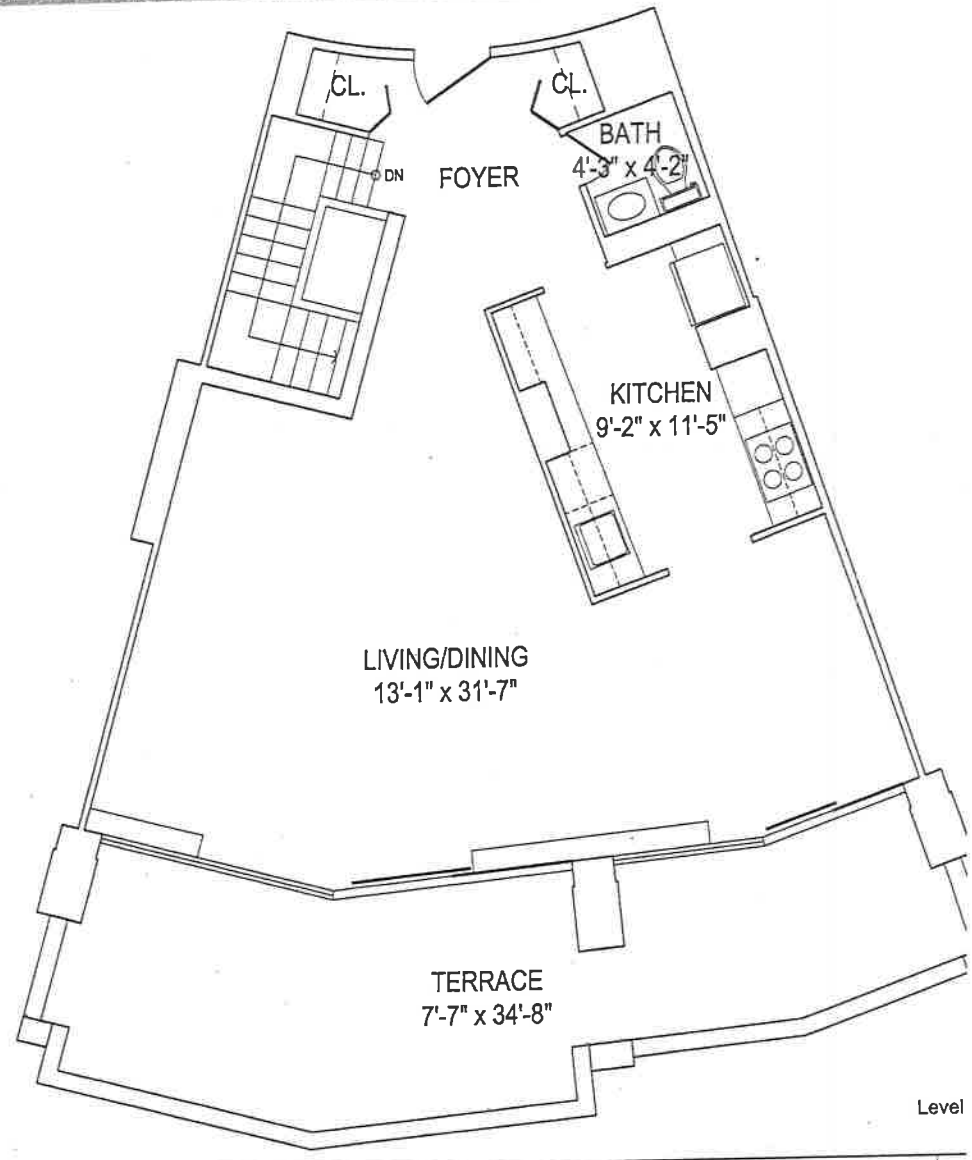

Hudson River

Stonehenge
ON THE PALISADES

UNITS M, N, P, Q

2 Bedroom Penthouse / 2.5 Bath
1785 SF

Level

Phone: 201-869-0060

00 Boulevard East, North Bergen, NJ 07047