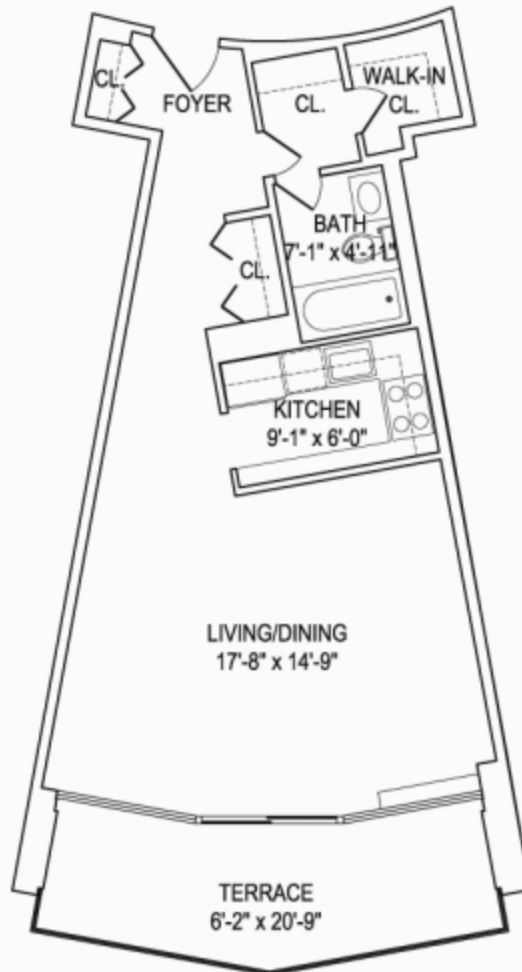

The Stonehenge

ON THE PALISADES

Hudson River

UNITS D

Studio/ 1 Bath
560 SF

0 2 4 8FT
SCALE: 1/8"=1'-0"

Address: 8200 Boulevard East, North Bergen, NJ 07047

Phone: 201-869-0060

Floor plans are artist's renderings and accuracy cannot be guaranteed. Approximate unit area determined by measuring from the center line of demising walls and the plane of the center line of the exterior wall window glass no deduction for chase, structural columns or similar items. Features are subject to change without notice or obligation. Features may also be altered to keep pace with ongoing design improvement program. This brochure is for illustrative purposes only and is not part of a legal contract.