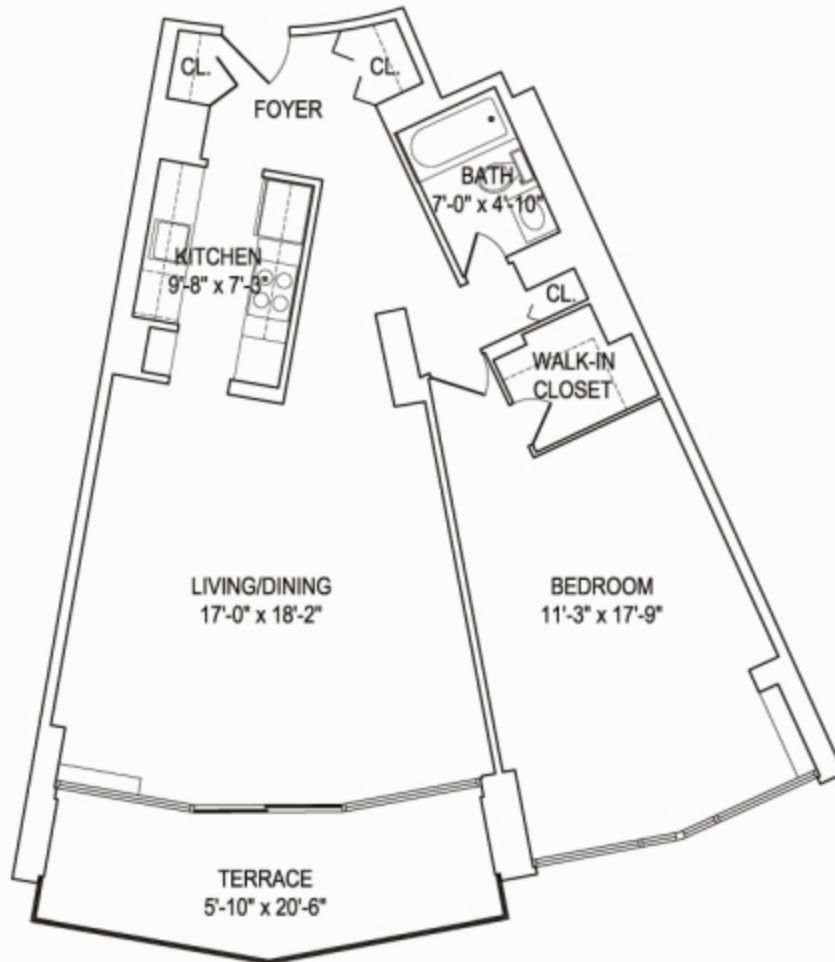

The Stonehenge

ON THE PALISADES

Hudson River

UNITS B, E, K

1 Bedroom/ 1 Bath
840 SF

Address: 8200 Boulevard East, North Bergen, NJ 07047

Phone: 201-869-0060

Floor plans are artist's renderings and accuracy cannot be guaranteed. Approximate unit area determined by measuring from the center line of demising walls and the plane of the center line of the exterior wall window glass no deduction for chase, structural columns or similar items. Features are subject to change without notice or obligation. Features may also be altered to keep pace with ongoing design improvement program. This brochure is for illustrative purposes only and is not part of a legal contract.