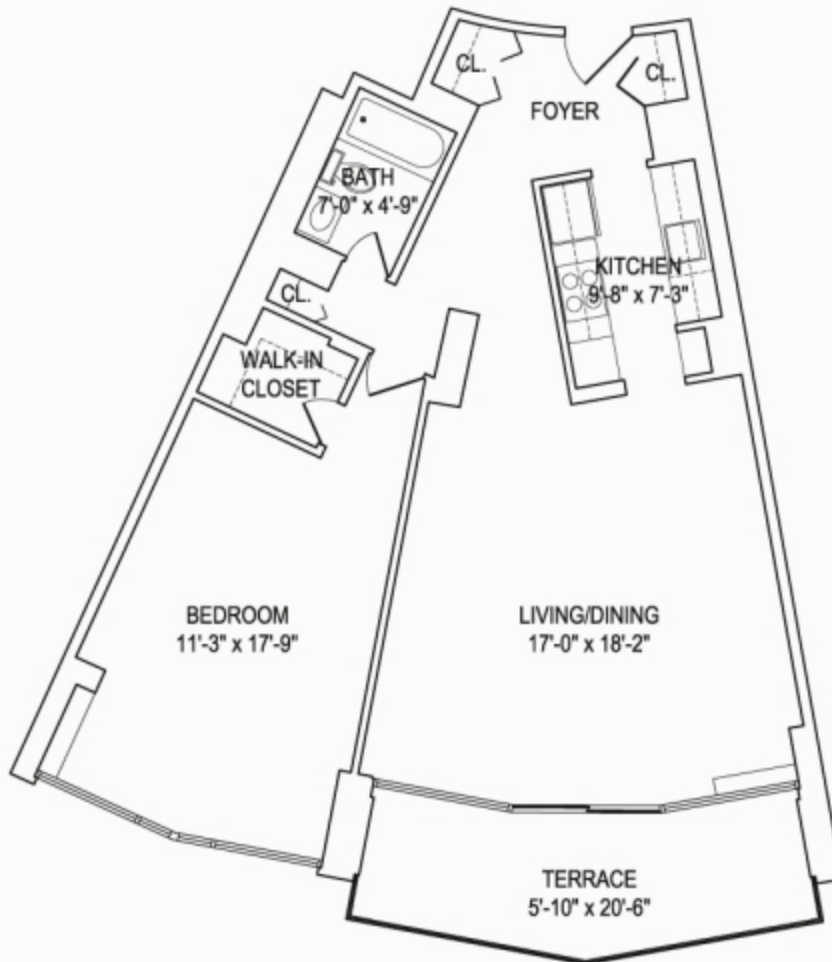

The Stonehenge

ON THE PALISADES

Hudson River

UNITS C, F, H, L

1 Bedroom/ 1 Bath
840 SF

0 2 4 8FT
SCALE: 1/8"=1'-0"

Address: 8200 Boulevard East, North Bergen, NJ 07047

Phone: 201-869-0060

Floor plans are artist's renderings and accuracy cannot be guaranteed. Approximate unit area determined by measuring from the center line of demising walls and the plane of the center line of the exterior wall window glass no deduction for chase, structural columns or similar items. Features are subject to change without notice or obligation. Features may also be altered to keep pace with ongoing design improvement program. This brochure is for illustrative purposes only and is not part of a legal contract.