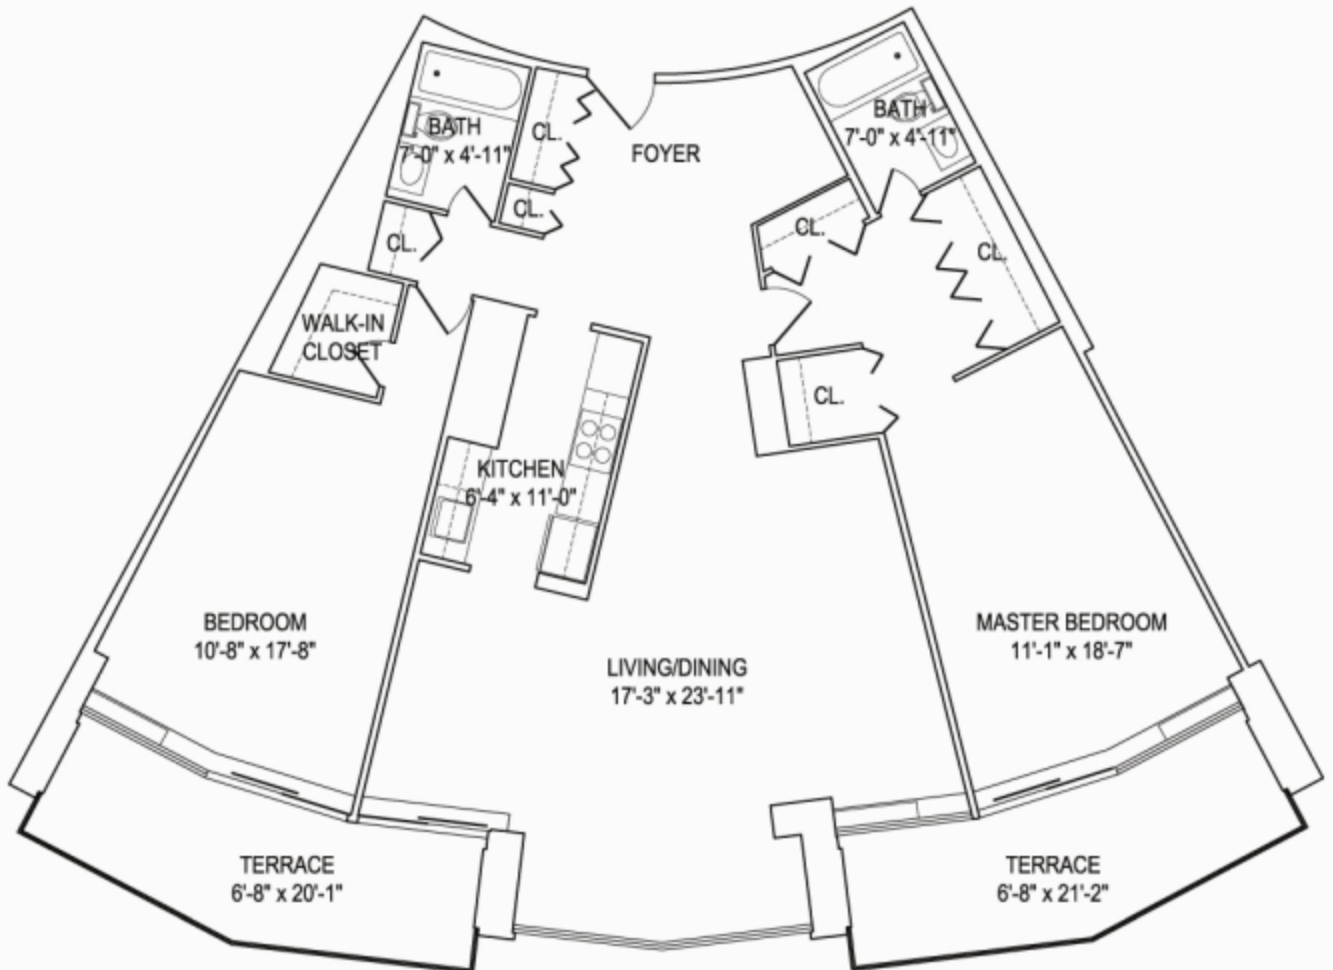

The Stonehenge

ON THE PALISADES

Hudson River

UNIT G 2 Bedroom/ 2 Bath 1115 SF

Address: 8200 Boulevard East, North Bergen, NJ 07047

Phone: 201-869-0060

Floor plans are artist's renderings and accuracy cannot be guaranteed. Approximate unit area determined by measuring from the center line of demising walls and the plane of the center line of the exterior wall window glass no deduction for chase, structural columns or similar items. Features are subject to change without notice or obligation. Features may also be altered to keep pace with ongoing design improvement program. This brochure is for illustrative purposes only and is not part of a legal contract.